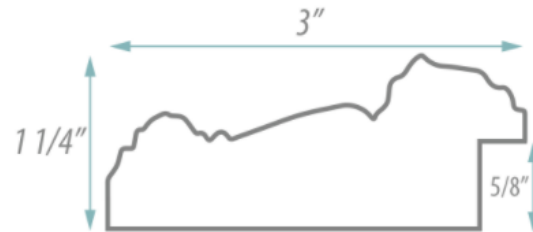

SPECIFICATION SHEET

FRAMED MIRROR

MODEL#: FM 79603-18X40

FRAMED MIRRORS COLLECTION

FEATURES:

- ONE 18X40" HIGH RESOLUTION SILVER PLATE GLASS MIRROR SIZE W/ DECORATIVE FRAME.
- "WALL HUGGER" HANGER FOR MOUNTING INCLUDED.
- STANDARD MOUNTING STYLE IS VERTICAL. FOR HORIZONTAL, PLEASE SPECIFY WHEN ORDERING.
- PACKED IN FOUR WALL (FOLDED DOUBLE WALL) CORRUGATION.
- STYLE: ORNATE
- COLOR: CREAM
- FINISH: RUSTIC

MIRROR FINISHES:

- FLAT POLISHED EDGE
- BEVELED EDGE

OVERALL SIZE DIMENSION: 24" WIDE X 46" HIGH X 1 1/4" DEEP